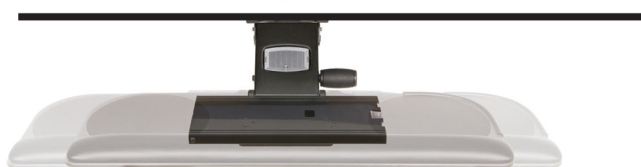

25" x 10" Single Surface Platform

- ▶ 15825: No palm rest List \$140.00
- ▶ 15825-1: 22" Memory foam palm rest List \$174.00
- ▶ 15825-5: 18" Gel palm rest List \$164.00

Shown #15890-1

MILAN PLATFORM FEATURES

- ▶ Multiple sizes/configurations
- ▶ Ultra strong 1/4" thick life-time material
- ▶ Non-skid pads, mouse guard & micro film mousing surface.

20"x10" PLATFORM & 9" SWIVEL MOUSE

- ▶ 15887-1: 22" Memory foam palm rest List \$158.00
- ▶ 15887-5: 18" Gel palm rest List \$164.00

20"x10" PLATFORM WITH SWIVEL AND TILT MOUSE TRAY (FLEX MOUSE)

- ▶ 15810K-1: 22" Memory foam palm rest List \$208.00
- ▶ 15810K-5: 18" Gel palm rest List \$214.00

Lateral Slide Bracket function
(keyboard arm and platform sold separately)