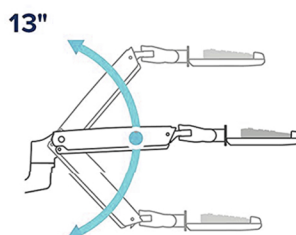

This versatile wall mounted workstation does not float or creep up. Perfect for small and light weight tablets or standard monitors.

The streamline design installs easily with the single mounting hub. The pole is adjustable within the mounting hub. Simple arm assembly by sliding onto the poles and locks in place. The arms have separate adjustability.

Features

- ▶ Ease of Use - Allows Technician to Face Patient
- ▶ Focal Distance Extension - 23"
- ▶ Superior Height Range - 15"
- ▶ Internal Cable Management
- ▶ Will Not Drop When in Use -
Our **ONE-WAY Friction Lock Technology** Supports The Weight of Both Hands & The Force of Typing.

Arm rotation range

Available Colors

Silver

Keyboard tilt range

Vertical lift range

PACE36-1-KT-S *List Price \$1,700.00*

Includes 36" Pole, Single Monitor Arm and 27" Keyboard Tray

PACE