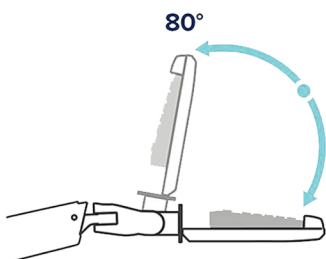

This versatile wall mounted workstation does not float or creep up. Perfect for small and light weight tablets or standard monitors.

The streamline design installs easily with the single mounting hub. The pole is adjustable within the mounting hub. Simple arm assembly by sliding onto the poles and locks in place. The arms have separate adjustability.

Features

- ▶ Ease of Use - Allows Technician to Face Patient
- ▶ Focal Distance Extension - 23"
- ▶ Superior Height Range - 15"
- ▶ Internal Cable Management
- ▶ Will Not Drop When in Use -
Our **ONE-WAY Friction Lock Technology** Supports The Weight of Both Hands & The Force of Typing.

Arm rotation range

Available Colors

Silver

Keyboard tilt range

Vertical lift range

PACE36-1-KT-S *List Price \$1,700.00*

Includes 36" Pole, Single Monitor Arm and 27" Keyboard Tray

PACE