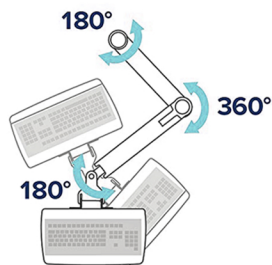

This versatile wall mounted workstation does not float or creep up. Perfect for small and light weight tablets or standard monitors.

The streamline design installs easily with the single mounting hub. The pole is adjustable within the mounting hub. Simple arm assembly by sliding onto the poles and locks in place. The arms have separate adjustability.

Features

- ▶ Ease of Use - Allows Technician to Face Patient
- ▶ Focal Distance Extension - 23"
- ▶ Superior Height Range - 15"
- ▶ Internal Cable Management
- ▶ Will Not Drop When in Use -
Our **ONE-WAY Friction Lock Technology** Supports The Weight of Both Hands & The Force of Typing.

Arm rotation range

Available Colors

Silver

Keyboard tilt range

Vertical lift range

PACE36-1-KT-S *List Price \$1,700.00*

Includes 36" Pole, Single Monitor Arm and 27" Keyboard Tray

PACE